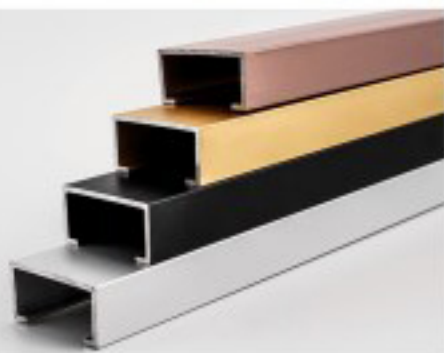

Hero Metal

• High quality • Excellent service • Remarkable technique • Outstanding team.

Aluminum Tile Edge Trim

Aluminum tile edge trim is suitable for exterior wall decoration, furniture edging, wardrobe door decoration, and it is also designed for corner edging and ceramic tile edge decoration.