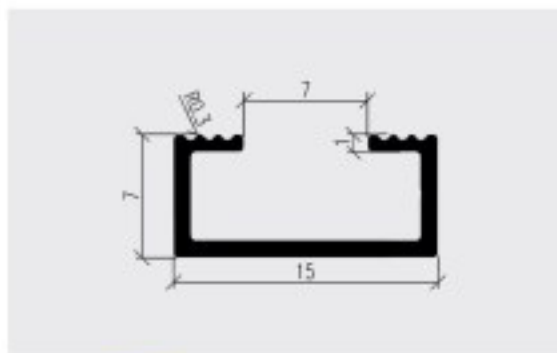

Hero Metal

• High quality • Excellent service • Remarkable technique • Outstanding team.

Aluminum Tile Edge Trim

Aluminum tile edge trim is suitable for exterior wall decoration, furniture edging, wardrobe door decoration, and it is also designed for corner edging and ceramic tile edge decoration.